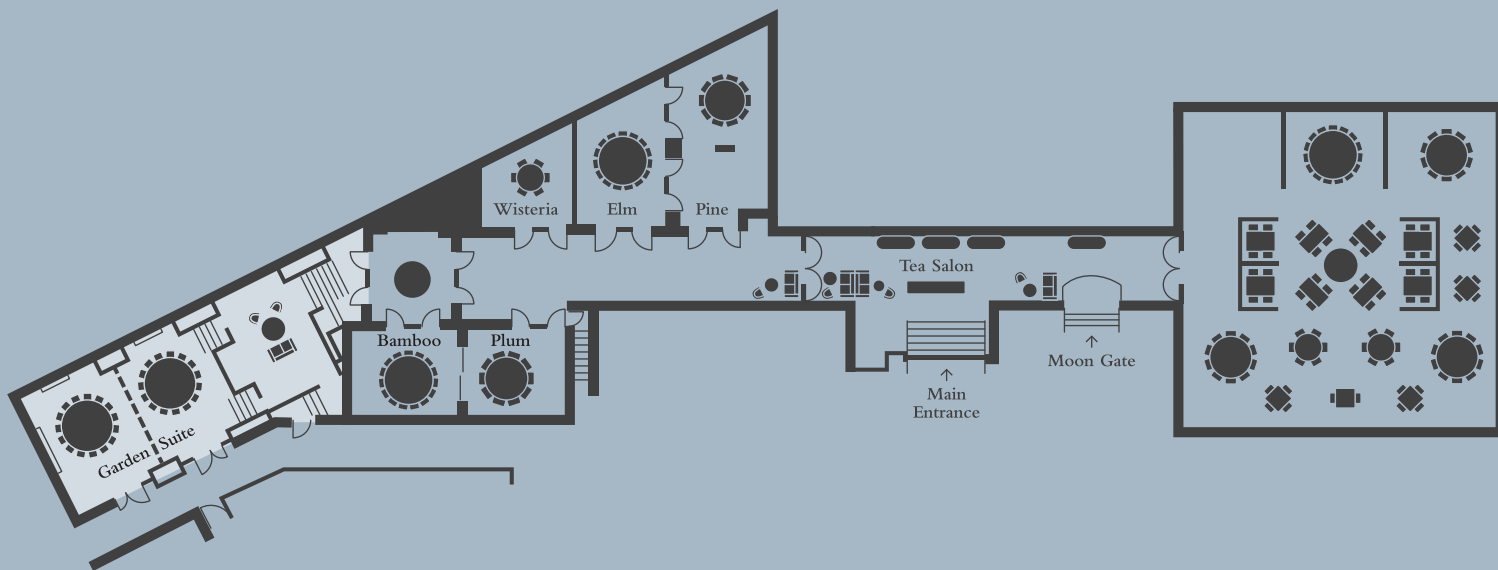

# Floor Plan

SUMMER  
PAVILION

夏苑

Summer Pavilion can accommodate a total seating capacity of 195 persons.

**Private Rooms Seating Capacity**

Wisteria (6 Guests)	Plum (10 Guests)	Pine (10 Guests)	Elm (15 Guests)	Bamboo (15 Guests)	Garden Suite (30 Guests)
------------------------	---------------------	---------------------	--------------------	-----------------------	-----------------------------

**Tea Salon**

Daily, 11.30 a.m. to 2.30 p.m. and 6.30 p.m. to 10.30 p.m.